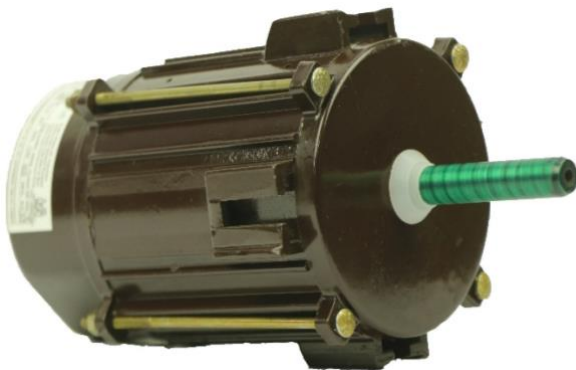

GEE ESS ENTERPRISES

AN ISO 9001 : 2008

CERTIFIED COMPANY

MANUFACTURER & SUPPLIER

DESERT COOLER MOTOR

BRAND : GREEN STONE

IS : 996

CM/L - 8500015807

PRODUCT LIST

18" CASTING BODY

15" CASTING BODY

18" G.C MODEL

15" G.C MODEL

18" HAVELLS MODEL

18" CROMPTON MODEL

18" INDO MODEL